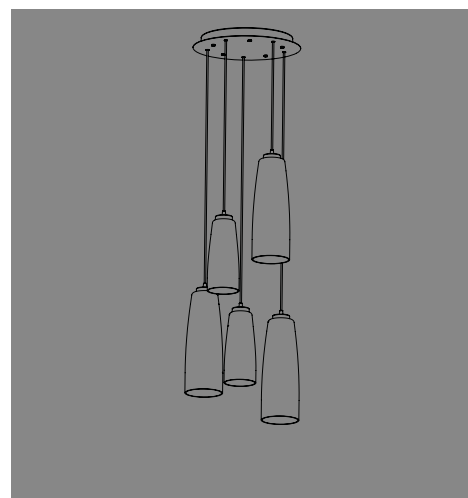

4,6
1,8" 34
13,4"

Rosone per sospensione 5 luci
Canopy for hanging lamp 5 lights

ZA-LGR0065 grigio / grey
ZA-LGR0075 bianco / white

Luci disposte sullo stesso livello
Lights on the same level:
Ø max 17 cm - 6,7 in

40
15,7"

Disponibile su richiesta con finitura calamina / Available on request with calamine finish