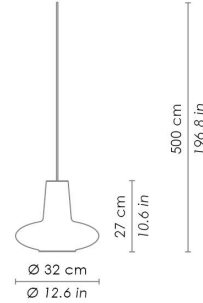

ROMEO e GIULIETTA

SUSPENSION

Handcrafted mouth-blown glass with “balloton” relief finish in two shapes and in various colours. Grey or white painted metal parts. Grey fabric cables. Customizable pendant system. Canopies are not included. Select a canopy from the following pages to create a single or multi light pendant.

CODE	COLOR	
ZA-LGL2101	Clear	
ZA-LGL2104	Amber	
ZA-LGL2105	Amethyst	
ZA-LGL2109	Grey	
ZA-LGL2120	Light blue	
ZA-LGL2121	Silver	
ZA-LGL2122	Antique gold	
ZA-LGL2123	Bronze	
ZA-LGL2124	Pink gold	

DIMENSIONS AND HOLES

Dimensions $\varnothing$ 32 - h max 500 cm / $\varnothing$ 12,6 - h max 196,8 in

ILLUMINOTECHNICAL SPECIFICATIONS

Source E26
Total Watt 75 W

ELECTRICAL SPECIFICATIONS

Driver N/A
Voltage 120V
Frequency 50 - 60 HZ