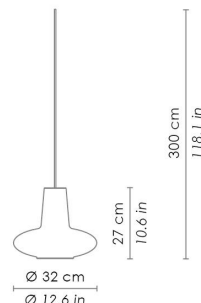

ROMEO e GIULIETTA

SUSPENSION

Handcrafted mouth-blown glass with “balloton” relief finish in two shapes and in various colours. Grey or white painted metal parts. Grey fabric cables. Customizable pendant system. Canopies are not included. Select a canopy from the following pages to create a single or multi light pendant.

CODE COLOR

ZA-LGL1101	Clear	
ZA-LGL1104	Amber	
ZA-LGL1105	Amethyst	
ZA-LGL1109	Grey	
ZA-LGL1120	Light blue	
ZA-LGL1121	Silver	
ZA-LGL1122	Antique gold	
ZA-LGL1123	Bronze	
ZA-LGL1124	Pink gold	

DIMENSIONS AND HOLES

Dimensions $\varnothing$ 32 - h max 300 cm / $\varnothing$ 12,6 - h max 118,1 in

ILLUMINOTECHNICAL SPECIFICATIONS

Source	E26
Total Watt	75 W

ELECTRICAL SPECIFICATIONS

Driver	N/A
Voltage	120V
Frequency	50 - 60 HZ