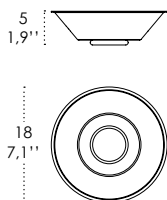

Rosone per sospensioni multiple (supporti di decentramento inclusi) Canopy for hanging multiple lamps (decentralisation supports included)

Esempio d'installazione / Example of installation

ZA-LGR0004 grigio / grey
ZA-LGR0014 bianco / white
ZA-LRB0002 ottone brunito
spazzolato/brushed burnished brass
2 luci + 2 supporti
2 lights + 2 supports

ZA-LGR0005 grigio / grey
ZA-LGR0015 bianco / white
ZA-LRB0005 ottone brunito
spazzolato/brushed burnished brass
5 luci + 5 supporti
5 lights + 5 supports

ZA-LGR0003 grigio / grey
ZA-LGR0013 bianco / white
ZA-LRB0003 ottone brunito
spazzolato/brushed burnished brass
3 luci + 3 supporti
3 lights + 3 supports

ZA-LGR0008 grigio / grey
ZA-LGR0018 bianco / white
ZA-LRB0008 ottone brunito
spazzolato/brushed burnished brass
8 luci + 8 supporti
8 lights + 8 supports

(n)

Supporti per decentramento cavi inclusi.
Supports for cable decentralisation included.