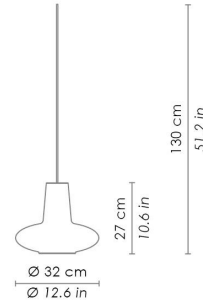

ROMEO e GIULIETTA

SUSPENSION

Handcrafted mouth-blown glass with “balloton” relief finish in two shapes and in various colours. Grey or white painted metal parts. Grey fabric cables. Customizable pendant system. Canopies are not included. Select a canopy from the following pages to create a single or multi light pendant.

CODE COLOR

ZA-LGL0101	Clear	
ZA-LGL0104	Amber	
ZA-LGL0105	Amethyst	
ZA-LGL0109	Grey	
ZA-LGL0120	Light blue	
ZA-LGL0121	Silver	
ZA-LGL0122	Antique gold	
ZA-LGL0123	Bronze	
ZA-LGL0124	Pink gold	

DIMENSIONS AND HOLES

Dimensions $\varnothing$ 32 - h max 130 cm / $\varnothing$ 12,6 - h max 51,2 in

ILLUMINOTECHNICAL SPECIFICATIONS

Source	E26
Total Watt	75 W

ELECTRICAL SPECIFICATIONS

Driver	N/A
Voltage	120V
Frequency	50 - 60 HZ