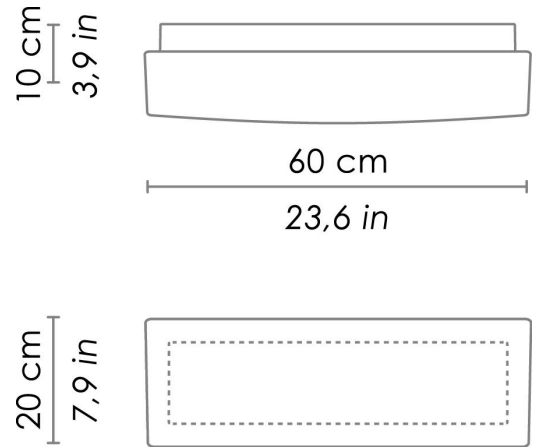

RIALTO

WALL

Wall-ceiling lamps with diffuser in mouth-blown, satin-finish opal triplex glass; matt white painted metal frame. The product is suitable for indoor use only.

CODE	COLOR
ZA-LD304003-	White

DIMENSIONS AND HOLES

Dimensions 20 - 60 cm / 7,9 - 23,6 in

ILLUMINOTECHNICAL SPECIFICATIONS

Source	LED
Total Watt	26,1 W
Lumen LED board	30 lm
Lumen lamp	3930 lm
Beam angle	1440 lm
Colour temperature	3000 K
CRI	>80
Lamp life	minimum 2 years guaranteed
Dimmer	TRIAC