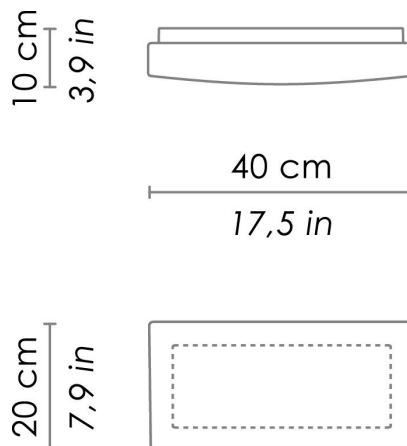

RIALTO

WALL

Wall-ceiling lamps with diffuser in mouth-blown, satin-finish opal triplex glass; matt white painted metal frame. The product is suitable for indoor use only.

CODE COLOR

ZA-LL3040

White

DIMENSIONS AND HOLES

Dimensions

20 - 40 cm / 7,9 - 15,7 in

ILLUMINOTECHNICAL SPECIFICATIONS

Source	E26
Type	Bulb E26
Total Watt	2 x 60W max

ILLUMINOTECHNICAL SPECIFICATIONS

Driver	N/A
Voltage	120 V
Frequency	50/60 Hz