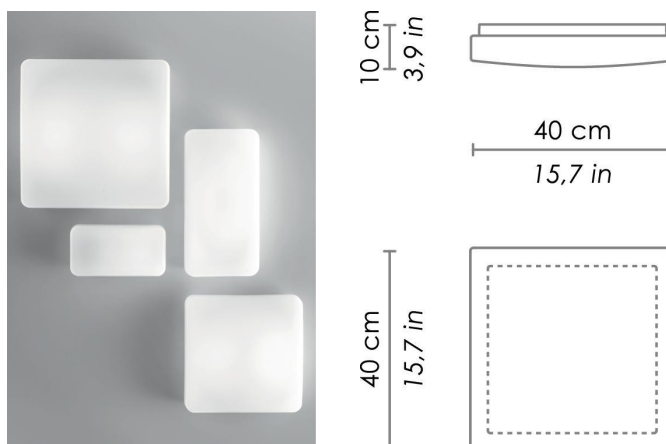

RIALTO

WALL

Wall-ceiling lamps with diffuser in mouth-blown, satin-finish opal triplex glass; matt white painted metal frame. The product is suitable for indoor use only.

CODE	COLOR
ZA-LD303013-	White <input type="radio"/>

DIMENSIONS AND HOLES	
Dimensions	40 - 40 cm / 15,7 - 15,7 in

ILLUMINOTECHNICAL SPECIFICATIONS	
Source	LED
Power LED	27,5 W
Total Watt	29 W
Lumen LED board	3450 lm
Lumen lamp	2070 lm
Beam angle	130°
Colour temperature	3000 K
CRI	>90
Dimmer	TRIAC
Lamp life	minimum 2 years guaranteed