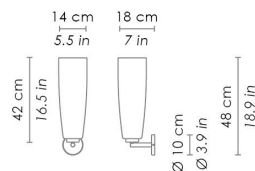

PERLE

WALL

Handcrafted mouth-blown glass in various colours, a combination of transparency and glass paste. Chromed - painted metal parts.

CODE COLOR

ZA-LPR0701	Clear	
ZA-LPR0706	Orange	
ZA-LPR0707	Blue	
ZA-LPR0709	Grey	
ZA-LPR0711	Red	
ZA-LPR0713	Apple Green	

DIMENSIONS AND HOLES

Dimensions \varnothing 14 - h 48 cm / \varnothing 5,5 - h 18,9 in

ILLUMINOTECHNICAL SPECIFICATIONS

Source E26
Total Watt 100 W

ELECTRICAL SPECIFICATIONS

Driver N/A
Voltage 120V
Frequency 50 - 60 HZ