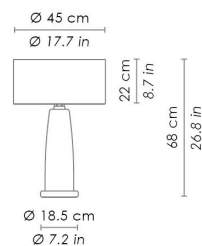

PERLE

TABLE

Design Federico de Majo 2015

Handcrafted mouth-blown glass in various colors, a combination of transparency and glass paste. Chromed - painted metal parts and white fabric lampshade.

CODE	COLOR	
ZA-LPR0201B	Clear	
ZA-LPR0206B	Orange	
ZA-LPR0207B	Blue	
ZA-LPR0209B	Grey	
ZA-LPR0211B	Red	
ZA-LPR0213B	Apple green	

DIMENSIONS AND HOLES

Dimensions $\varnothing$ 45 - h 68 cm / $\varnothing$ 17,7 - h 26,8 in

ILLUMINOTECHNICAL SPECIFICATIONS

Source E12 + E26
Type 1 x E12 + 1 x E26
Total Watt 40-100 W

ELECTRICAL SPECIFICATIONS

Driver N/A
Voltage 120V
Frequency 50 - 60 Hz