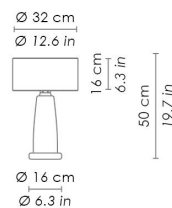

PERLE

TABLE

Design Federico de Majo 2015

Handcrafted mouth-blown glass in various colors, a combination of transparency and glass paste. Chromed - painted metal parts and white fabric lampshade.

DIMENSIONS AND HOLES

Dimensions $\varnothing$ 32 - h 50 cm / $\varnothing$ 12,6 - h 19,7 in

ILLUMINOTECHNICAL SPECIFICATIONS

Source	E12 + E26
Type	1 x E12 + 1 x E26
Total Watt	40-100 W

ELECTRICAL SPECIFICATIONS

Driver	included
Voltage	120V
Frequency	50 - 60 Hz