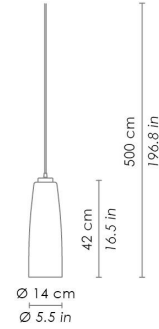

PERLE

SUSPENSION

Design Federico de Majo 2015

Handcrafted mouth-blown glass in various colours, a combination of transparency and glass paste. Chromed - painted metal parts. Customizable pendant system. Canopies are not included. Select a canopy from the following pages to create a single or multi light pendant.

CODE	COLOR	
ZA-LPR3701	Clear	
ZA-LPR3706	Orange	
ZA-LPR3707	Blue	
ZA-LPR3709	Grey	
ZA-LPR3711	Red	
ZA-LPR3713	Apple green	

DIMENSIONS AND HOLES

Dimensions $\varnothing$ 14 - h max 500 cm / $\varnothing$ 5,5 - h max 196,8 in

ILLUMINOTECHNICAL SPECIFICATIONS

Source E26
Total Watt 75 W

ELECTRICAL SPECIFICATIONS

Driver N/A
Voltage 120 V
Frequency 50-60 Hz