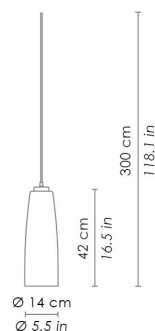

PERLE

SUSPENSION

Design Federico de Majo 2015

Handcrafted mouth-blown glass in various colours, a combination of transparency and glass paste. Chromed - painted metal parts. Customizable pendant system. Canopies are not included. Select a canopy from the following pages to create a single or multi light pendant.

CODE COLOR

ZA-LPR2701	Clear	
ZA-LPR2706	Orange	
ZA-LPR2707	Blue	
ZA-LPR2709	Grey	
ZA-LPR2711	Red	
ZA-LPR2713	Apple green	

DIMENSIONS AND HOLES

Dimensions $\varnothing$ 14 - h max 300 cm / $\varnothing$ 5,5 - h max 118,1 in

ILLUMINOTECHNICAL SPECIFICATIONS

Source E26
Total Watt 75 W

ELECTRICAL SPECIFICATIONS

Driver N/A
Voltage 120V
Frequency 50-60 Hz