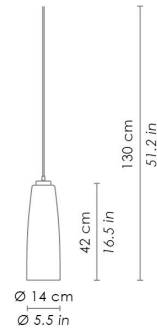

PERLE

SUSPENSION

Design Federico de Majo 2015

Handcrafted mouth-blown glass in various colours, a combination of transparency and glass paste. Chromed - painted metal parts. Customizable pendant system. Canopies are not included. Select a canopy from the following pages to create a single or multi light pendant.

CODE	COLOR	
ZA-LPR0701	Clear	
ZA-LPR0706	Orange	
ZA-LPR0707	Blue	
ZA-LPR0709	Grey	
ZA-LPR0711	Red	
ZA-LPR0713	Apple green	

DIMENSIONS AND HOLES

Dimensions $\varnothing$ 14 - h max 130 cm / $\varnothing$ 5,5 - h max 51,2 in

ILLUMINOTECHNICAL SPECIFICATIONS

Source E26
Total Watt 75 W HS

ELECTRICAL SPECIFICATIONS

Driver N/A
Voltage 120V
Frequency 50-60 Hz