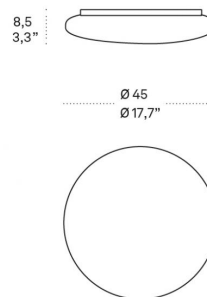

MENTOS

WALL

Wall-ceiling lamps with diffuser in mouth-blown, satin-finish opal triplex glass; matt white painted metal frame. The Mentos collection features a special magnet fixing system for the glass component: this system simplifies and speeds up the installation and is highly practical when standard maintenance is required. The product is suitable for indoor use only.

CODE COLOR

ZA-LD110353

White

DIMENSIONS AND HOLES

Dimensions $\varnothing$ 45 cm / $\varnothing$ 17,7 in

ILLUMINOTECHNICAL SPECIFICATIONS

Source	LED
Power LED	27,5 W
Total Watt	29 W
Lumen LED board	3450 lm
Lumen lamp	2070 lm
Beam angle	130°
Colour temperature	3000 K
CRI	>90
Dimmer	TRIAC
Lamp life	minimum 2 years guaranteed

ILLUMINOTECHNICAL SPECIFICATIONS

Driver	included
Voltage	120 V
Frequency	50/60 Hz