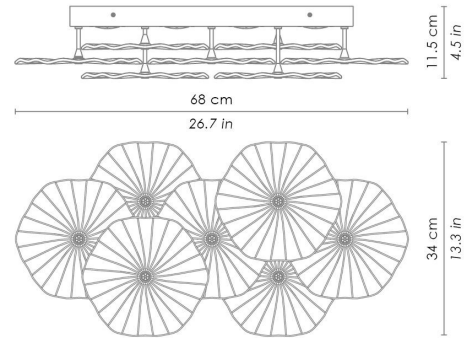

## MARIPOSA

WALL

LED

Handcrafted plate glass in various colors. Grey painted metal parts with chromed details. Customizable product. Mariposa 4 Light includes 4 clear panels and 3 colored glass panels.

Dimmable version

### DIMENSIONS AND HOLES

Dimensions 34 x 68 -h 11,5 / 13,3 x 26,7 - h 4,5 in

### ILLUMINOTECHNICAL SPECIFICATIONS

Source	LED
Power LED	4 x 5 W
Lumen LED board	4 x 400 lm
Colour temperature	3000 K
CRI	>80
Lamp life	minimum 3 years guaranteed