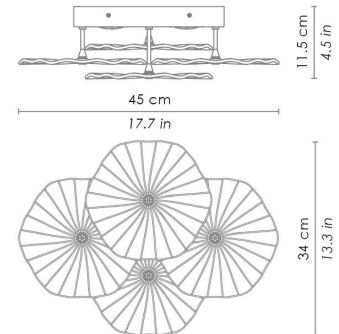

MARIPOSA

WALL

LED

Handcrafted plate glass in various colors. Grey painted metal parts with chromed details. Includes 2 clear and 2 selected color glass panels. Customizable versions are available.

Dimmable version

CODE	COLOR	
ZA-LMR0101	Clear	
ZA-LMR0104	Clear amber	
ZA-LMR0105	Clear amethyst	
ZA-LMR0109	Clear grey	
ZA-LMR0120	Clear light blue	

DIMENSIONS AND HOLES

Dimensions 34 x 45 -h 11,5 / 13,3 x 17,7 - h 4,5 in