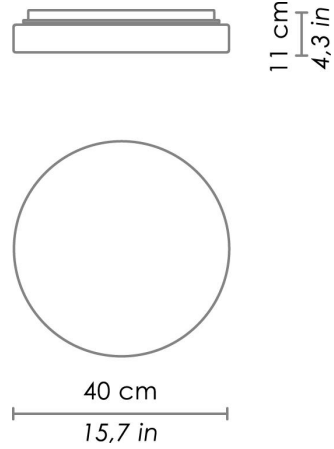

DRUM METAL

WALL

Wall-ceiling lamps with diffuser in mouth-blown, satin-finish opal triplex glass; chlorine-resistant, anti-UV, neutral translucent polycarbonate frame, with chrome or matt white painted metal parts. Twist-lock coupling system for the glass component. The product is suitable for indoor use only. Drum Metal is IP44.

| CODE | COLOR |
|------------|--------|
| ZA-LL8731B | White |
| ZA-LL8731C | Chrome |

DIMENSIONS AND HOLES

Dimensions

Ø 40 cm / Ø 15.7 in

ILLUMINOTECHNICAL SPECIFICATIONS

Source

E26

Total Watt