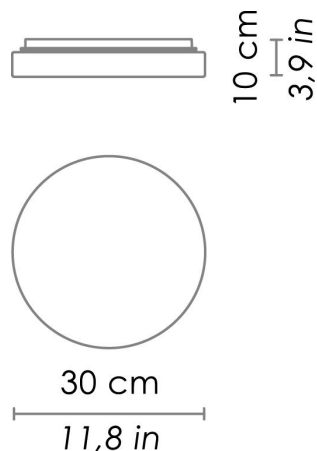

DRUM METAL

WALL

Wall-ceiling lamps with diffuser in mouth-blown, satin-finish opal triplex glass; chlorine-resistant, anti-UV, neutral translucent polycarbonate frame, with chrome or matt white painted metal parts. Twist-lock coupling system for the glass component. The product is suitable for indoor use only. Drum Metal is IP44.

CODE COLOR

ZA-LL8701B

White

ZA-LL8701C

Chrome

DIMENSIONS AND HOLES

Dimensions

Ø 30 cm / Ø 11,8 in