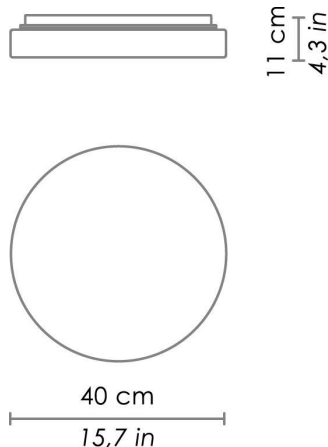

DRUM METAL

WALL

Wall-ceiling lamps with diffuser in mouth-blown, satin-finish opal triplex glass; chlorine-resistant, anti-UV, neutral translucent polycarbonate frame, with chrome or matt white painted metal parts. Twist-lock coupling system for the glass component. The product is suitable for indoor use only. Drum Metal is IP44

CODE COLOR

LD873113B3

White

LD873113C3

Chrome

DIMENSIONS AND HOLES

Dimensions

Ø 40 cm / Ø 15,7 in

ILLUMINOTECHNICAL SPECIFICATIONS

| | |
|--------------------|----------------------------|
| Source | LED |
| Type | SMD |
| Power LED | 17 W |
| Total Watt | 18,5 W |
| Lumen LED board | 2200 lm |
| Lumen lamp | 1510 lm |
| Beam angle | 130° |
| Colour temperature | 3000 K |
| CRI | >90 |
| Dimmer | TRIAC |
| Lamp life | minimum 2 years guaranteed |