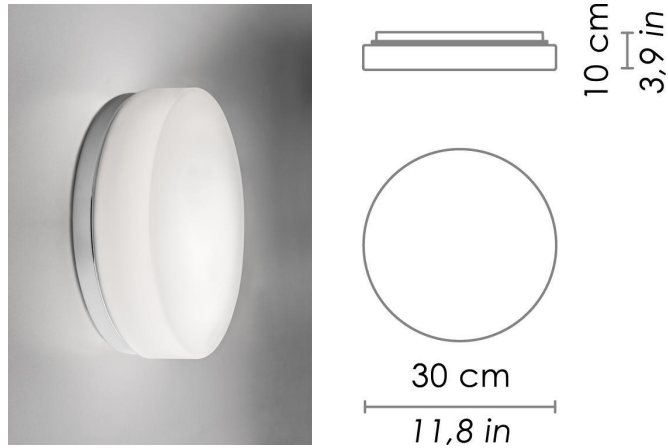

DRUM METAL

WALL

Wall-ceiling lamps with diffuser in mouth-blown, satin-finish opal triplex glass; chlorine-resistant, anti-UV, neutral translucent polycarbonate frame, with chrome or matt white painted metal parts. Twist-lock coupling system for the glass component. The product is suitable for indoor use only. Drum Metal is IP44.

CODE COLOR

ZA-LD870113B3 White

ZA-LD870113C3 Chrome

DIMENSIONS AND HOLES

Dimensions \varnothing 30 cm / \varnothing 11,8 in

ILLUMINOTECHNICAL SPECIFICATIONS

Source	LED
Power LED	10,5 W
Total Watt	12,5 W
Lumen LED board	1350 lm
Lumen lamp	1110 lm
Beam angle	130°
Colour temperature	3000 K
CRI	>90
Dimmer	TRIAC
Lamp life	minimum 2 years guaranteed