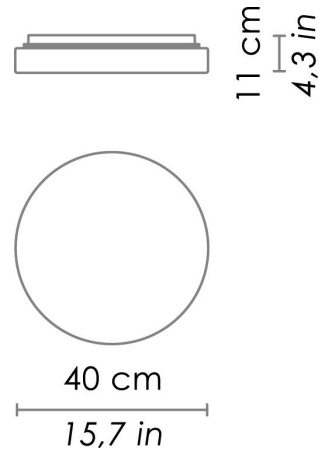

DRUM

WALL

Wall-ceiling lamps with diffuser in mouth-blown, satin-finish opal triplex glass; chlorine-resistant, anti-UV, neutral translucent polycarbonate frame. Twist-lock coupling system for the glass component. The product is suitable for indoor use only. The Drum collection is IP44.

CODE	COLOR
ZA-LL8731NE	Transparent ○

DIMENSIONS AND HOLES	
Dimensions	Ø 40 cm / Ø 15,7 in

ILLUMINOTECHNICAL SPECIFICATIONS	
Source	E26
Type	Bulb E26
Total Watt	2 x 60W Max

ILLUMINOTECHNICAL SPECIFICATIONS	
Driver	N/A
Voltage	120 V
Frequency	50/60 Hz