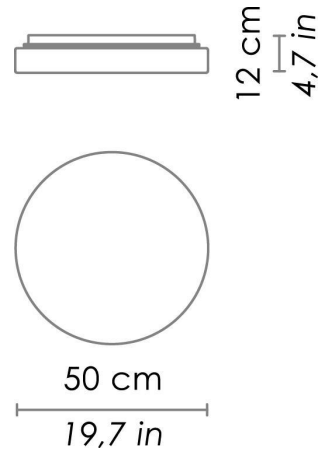

DRUM

WALL

Wall-ceiling lamps with diffuser in mouth-blown, satin-finish opal triplex glass; chlorine-resistant, anti-UV, neutral translucent polycarbonate frame. Twist-lock coupling system for the glass component. The product is suitable for indoor use only. The Drum collection is IP44.

CODE	COLOR
ZA-LD876113N3	Transparent

DIMENSIONS AND HOLES	
Dimensions	Ø 50 cm / Ø 19,7 in

ILLUMINOTECHNICAL SPECIFICATIONS	
Source	LED
Power LED	27,5 W
Total Watt	29 W
Lumen LED board	3450 lm
Lumen lamp	2070 lm
Beam angle	130°
Colour temperature	3000 K
CRI	>90
Dimmer	TRIAC
Lamp life	minimum 2 years guaranteed