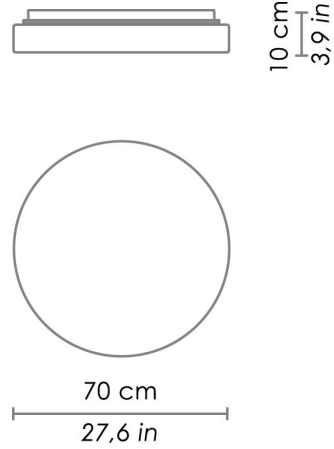

DRUM BAYONET

WALL

Wall-ceiling lamps with diffuser in mouth-blown, satin-finish opal triplex glass, and white painted metal frame. Twist-lock system for the glass component. The product is suitable for indoor use only.

CODE	COLOR
ZA-LL8913	White 
DIMENSIONS AND HOLES	
Dimensions	Ø 70 cm / Ø 27,6 in
ILLUMINOTECHNICAL SPECIFICATIONS	
Source	E26
Total Watt	5 x 60W max
ILLUMINOTECHNICAL SPECIFICATIONS	
Driver	N/A
Voltage	120 V
Frequency	50/60 Hz