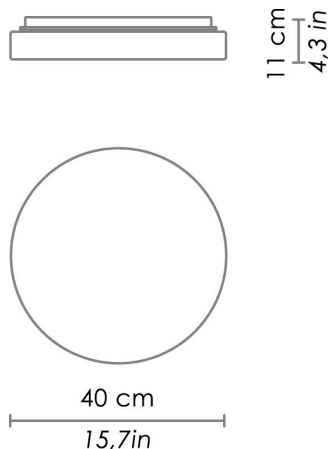

DRUM BAYONET

WALL

Wall-ceiling lamps with diffuser in mouth-blown, satin-finish opal triplex glass, and white painted metal frame. Twist-lock system for the glass component. The product is suitable for indoor use only.

CODE COLOR

ZA-LL8911

White

DIMENSIONS AND HOLES

Dimensions

Ø 40 cm / Ø 15,7 in

ILLUMINOTECHNICAL SPECIFICATIONS

Source	E26
Type	Bulb E26
Total Watt	2 x 60W max

ILLUMINOTECHNICAL SPECIFICATIONS

Driver	N/A
Voltage	120 V
Frequency	50/60 Hz