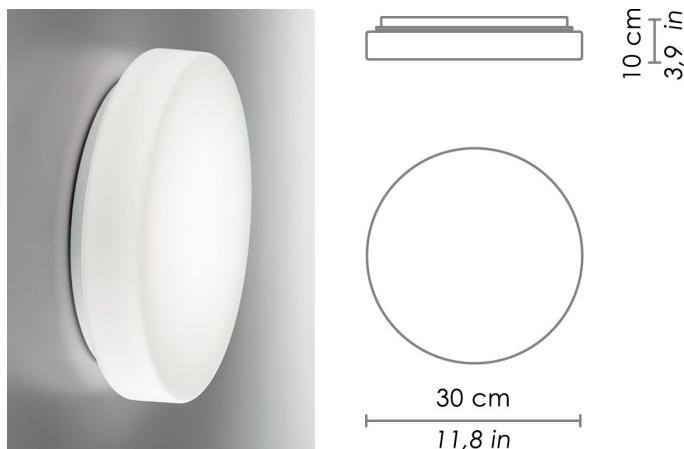

DRUM BAYONET

WALL

Wall-ceiling lamps with diffuser in mouth-blown, satin-finish opal triplex glass, and white painted metal frame. Twist-lock system for the glass component. The product is suitable for indoor use only.

CODE COLOR

ZA-LL8910-

White

DIMENSIONS AND HOLES

Dimensions

Ø 30 cm / Ø 11,8 in

ILLUMINOTECHNICAL SPECIFICATIONS

Source	E26
Type	Bulb E26
Total Watt	1 x 75W max