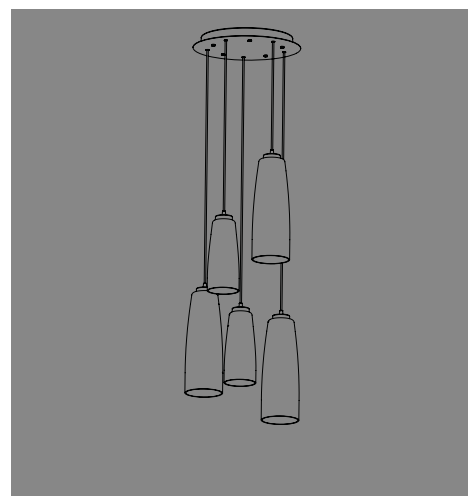

BONNIE e CLYDE

SUSPENSION

Mouth-blown glass handcrafted on standstill mold with "rigadin" relief finish in two different shapes and various colours. Matt grey or white painted metal parts. Grey fabric cables. Canopies are not included. Select a canopy from the following pages to create a single or multi light pendant.

4,6
1,8"  34
13,4"

Rosone per sospensione 3 luci
Canopy for hanging lamp 3 lights

ZA-LGR0063 grigio / grey
ZA-LGR0073 bianco / white

Luci disposte sullo stesso livello
Lights on the same level:
Ø max 25 cm - 9,8 in

40
15,7" 

Disponibile su richiesta con finitura calamina / Available on request with calamine finish

4,6
1,8"  34
13,4"

Rosone per sospensione 5 luci
Canopy for hanging lamp 5 lights

ZA-LGR0065 grigio / grey
ZA-LGR0075 bianco / white

Luci disposte sullo stesso livello
Lights on the same level:
Ø max 17 cm - 6,7 in

40
15,7" 

Disponibile su richiesta con finitura calamina / Available on request with calamine finish

Rosone per sospensioni multiple (supporti di decentramento inclusi) Canopy for hanging multiple lamps (decentralisation supports included)