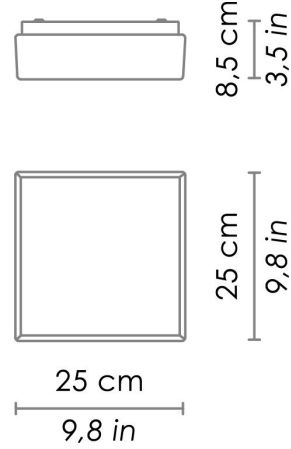

CAORLE

WALL

Wall-ceiling lamps with diffuser in mouth-blown, satin-finish opal triplex glass; matt white painted metal frame. The product is suitable for indoor use only.

CODE	COLOR
ZA-LL1305-	White

DIMENSIONS AND HOLES

Dimensions	25 - 25 - 8,8 cm / 9,8 - 9,8 - 3,4 in
------------	---------------------------------------

ILLUMINOTECHNICAL SPECIFICATIONS

Source	E26
Total Watt	2 x 60W Max

ILLUMINOTECHNICAL SPECIFICATIONS

Driver	N/A
Voltage	120 V
Frequency	50/60 Hz