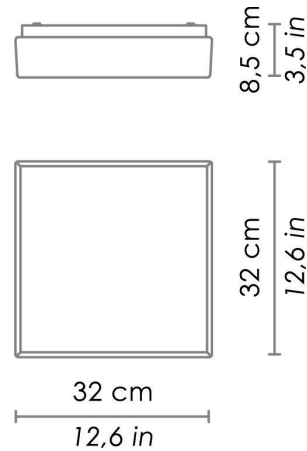

## CAORLE

WALL

Wall-ceiling lamps with diffuser in mouth-blown, satin-finish opal triplex glass; matt white painted metal frame. The product is suitable for indoor use only.

CODE	COLOR
ZA-LD130613-	White

### DIMENSIONS AND HOLES

Dimensions	32 - 32 - 8,8 cm / 12,6 - 12,6 - 3,4 in
------------	---

### ILLUMINOTECHNICAL SPECIFICATIONS

Source	LED
Power LED	17 W
Total Watt	18,5 W
Lumen LED board	2200 lm
Lumen lamp	1510 lm
Beam angle	130°
Colour temperature	3000 K
CRI	>90
Dimmer	TRIAC
Lamp life	minimum 2 years guaranteed