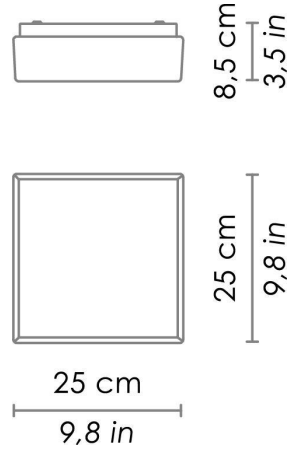

CAORLE

WALL

Wall-ceiling lamps with diffuser in mouth-blown, satin-finish opal triplex glass; matt white painted metal frame. The product is suitable for indoor use only.

CODE	COLOR
ZA-LD130513-	White

DIMENSIONS AND HOLES

Dimensions	25 - 25 - 8,8 cm / 9,8 - 9,8 - 3,4 in
------------	---------------------------------------

ILLUMINOTECHNICAL SPECIFICATIONS

Source	LED
Power LED	10,5 W
Total Watt	12,5 W
Lumen LED board	1350 lm
Lumen lamp	1110 lm
Beam angle	130°
Colour temperature	3000 K
CRI	>90
Dimmer	TRIAC
Lamp life	minimum 2 years guaranteed