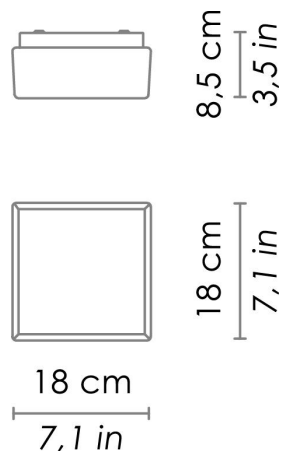

CAORLE

WALL

Wall-ceiling lamps with diffuser in mouth-blown, satin-finish opal triplex glass; matt white painted metal frame. The product is suitable for indoor use only.

CODE	COLOR
ZA-LD130403-	White

DIMENSIONS AND HOLES	
Dimensions	18 - 18 - 8,8 cm / 7,1 - 7,1 - 3,4 in

ILLUMINOTECHNICAL SPECIFICATIONS	
Source	LED
Power LED	8,7 W
Total Watt	10 W
Lumen LED board	1310 lm
Lumen lamp	480 lm
Beam angle	130°
Colour temperature	3000 K
CRI	>80
Lamp Life	minimum 2 years guaranteed
Dimmer	TRIAC