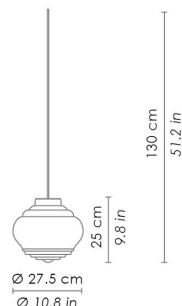

BONNIE e CLYDE

SUSPENSION

Mouth-blown glass handcrafted on standstill mold with "rigadin" relief finish in two different shapes and various colours. Matt grey or white painted metal parts. Grey fabric cables. Canopies are not included. Select a canopy from the following pages to create a single or multi light pendant.

CODE	COLOR	
ZA-LBN0101	Clear	
ZA-LBN0104	Amber	
ZA-LBN0105	Amethyst	
ZA-LBN0109	Grey	
ZA-LBN0120	Light blue	
ZA-LBN0121	Silver	
ZA-LBN0122	Antique gold	
ZA-LBN0123	Bronze	
ZA-LBN0124	Pink gold	

DIMENSIONS AND HOLES

Dimensions $\varnothing$ 27,5 - h max 130 cm / $\varnothing$ 10,8 - h max 51,2 in

ILLUMINOTECHNICAL SPECIFICATIONS

Source E26
Total Watt 75 W

ELECTRICAL SPECIFICATIONS

Voltage 120V
Frequency 50 - 60 HZ