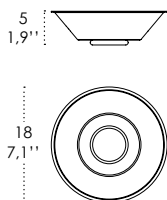

Rosone per sospensioni multiple (supporti di decentramento inclusi) Canopy for hanging multiple lamps (decentralisation supports included)

Esempio d' installazione / Example of installation

ZA-LGR0004 grigio / grey
ZA-LGR0014 bianco / white
ZA-LRB0002 ottone brunito
spazzolato/brushed burnished brass
2 luci + 2 supporti
2 lights + 2 supports

ZA-LGR0005 grigio / grey
ZA-LGR0015 bianco / white
ZA-LRB0005 ottone brunito
spazzolato/brushed burnished brass
5 luci + 5 supporti
5 lights + 5 supports

ZA-LGR0003 grigio / grey
ZA-LGR0013 bianco / white
ZA-LRB0003 ottone brunito
spazzolato/brushed burnished brass
3 luci + 3 supporti
3 lights + 3 supports

ZA-LGR0008 grigio / grey
ZA-LGR0018 bianco / white
ZA-LRB0008 ottone brunito
spazzolato/brushed burnished brass
8 luci + 8 supporti
8 lights + 8 supports

(n)

Supporti per decentramento cavi inclusi.
Supports for cable decentralisation included.