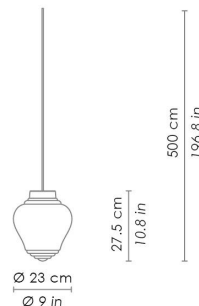

BONNIE e CLYDE

SUSPENSION

Mouth-blown glass handcrafted on standstill mold with "rigadin" relief finish in two different shapes and various colours. Matt grey or white painted metal parts. Grey fabric cables. Canopies are not included. Select a canopy from the following pages to create a single or multi light pendant.

CODE	COLOR	
ZA-LCL2101	Clear	
ZA-LCL2104	Amber	
ZA-LCL2105	Amethyst	
ZA-LCL2109	Grey	
ZA-LCL2120	Light blue	
ZA-LCL2121	Silver	
ZA-LCL2122	Antique gold	
ZA-LCL2123	Bronze	
ZA-LCL2124	Pink gold	

DIMENSIONS AND HOLES

Dimensions $\varnothing$ 23 - h max 500 cm / $\varnothing$ 9 - h max 196,8 in

ILLUMINOTECHNICAL SPECIFICATIONS

Source E26
Total Watt 75 W

ELECTRICAL SPECIFICATIONS

Voltage 120V
Frequency 50 - 60 HZ