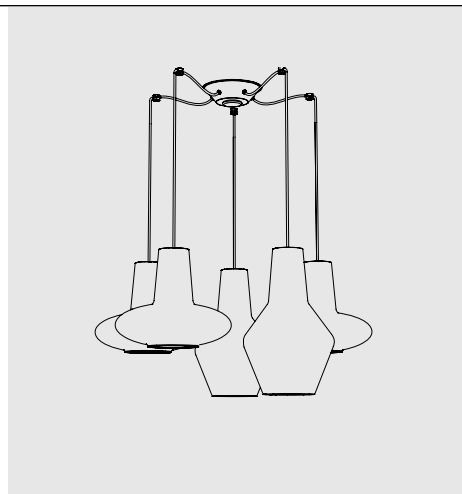

BONNIE e CLYDE

SUSPENSION

Mouth-blown glass handcrafted on standstill mold with "rigadin" relief finish in two different shapes and various colours. Matt grey or white painted metal parts. Grey fabric cables. Canopies are not included. Select a canopy from the following pages to create a single or multi light pendant.

4,6
1,8"  34
13,4"

Rosone per sospensione 3 luci
Canopy for hanging lamp 3 lights

ZA-LGR0063 grigio / grey
ZA-LGR0073 bianco / white

Luci disposte sullo stesso livello
Lights on the same level:
Ø max 25 cm - 9,8 in

Luci disposte sullo stesso livello
Lights on the same level:
Ø max 17 cm - 6,7 in

40
15,7" 

Disponibile su richiesta con finitura calamina / Available on request with calamine finish

Rosone per sospensioni multiple (supporti di decentramento inclusi) Canopy for hanging multiple lamps (decentralisation supports included)

Rosone per sospensioni multiple (supporti di decentramento esclusi) Canopy for hanging multiple lamps (decentralisation supports not included)

Rosone per sospensione 1-12 luci
Canopy for hanging lamp 1-12 lights