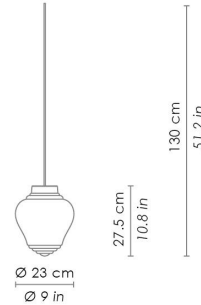

BONNIE e CLYDE

SUSPENSION

Mouth-blown glass handcrafted on standstill mold with "rigadin" relief finish in two different shapes and various colours. Matt grey or white painted metal parts. Grey fabric cables. Canopies are not included. Select a canopy from the following pages to create a single or multi light pendant.

CODE	COLOR	
ZA-LCL0101	Clear	
ZA-LCL0104	Amber	
ZA-LCL0105	Amethyst	
ZA-LCL0109	Grey	
ZA-LCL0120	Light blue	
ZA-LCL0121	Silver	
ZA-LCL0122	Antique gold	
ZA-LCL0123	Bronze	
ZA-LCL0124	Pink gold	

DIMENSIONS AND HOLES

Dimensions $\varnothing$ 23 - h max 130 cm / $\varnothing$ 9 - h max 51,2 in

ILLUMINOTECHNICAL SPECIFICATIONS

Source E26
Total Watt 75 W

ELECTRICAL SPECIFICATIONS

Voltage 120V
Frequency 50 - 60 HZ