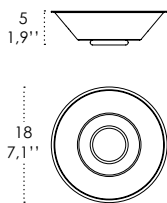

Rosone per sospensioni multiple (supporti di decentramento inclusi) Canopy for hanging multiple lamps (decentralisation supports included)

Esempio d' installazione / Example of installation

ZA-LGR0004 grigio / grey
ZA-LGR0014 bianco / white
ZA-LRB0002 ottone brunito
spazzolato/brushed burnished brass
2 luci + 2 supporti
2 lights + 2 supports

ZA-LGR0005 grigio / grey
ZA-LGR0015 bianco / white
ZA-LRB0005 ottone brunito
spazzolato/brushed burnished brass
5 luci + 5 supporti
5 lights + 5 supports

ZA-LGR0003 grigio / grey
ZA-LGR0013 bianco / white
ZA-LRB0003 ottone brunito
spazzolato/brushed burnished brass
3 luci + 3 supporti
3 lights + 3 supports

ZA-LGR0008 grigio / grey
ZA-LGR0018 bianco / white
ZA-LRB0008 ottone brunito
spazzolato/brushed burnished brass
8 luci + 8 supporti
8 lights + 8 supports

(n)

Supporti per decentramento cavi inclusi.
Supports for cable decentralisation included.