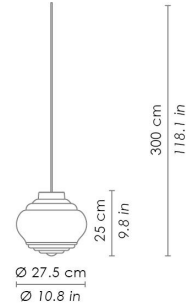

BONNIE e CLYDE

SUSPENSION

Mouth-blown glass handcrafted on standstill mold with "rigadin" relief finish in two different shapes and various colours. Matt grey or white painted metal parts. Grey fabric cables. Canopies are not included. Select a canopy from the following pages to create a single or multi light pendant.

CODE	COLOR	
ZA-LBN1101	Clear	
ZA-LBN1104	Amber	
ZA-LBN1105	Amethyst	
ZA-LBN1109	Grey	
ZA-LBN1120	Light blue	
ZA-LBN1121	Silver	
ZA-LBN1122	Antique gold	
ZA-LBN1123	Bronze	
ZA-LBN1124	Pink gold	

DIMENSIONS AND HOLES

Dimensions $\varnothing$ 27,5 - h max 300 cm / $\varnothing$ 10,8 - h max 118,1 in

ILLUMINOTECHNICAL SPECIFICATIONS

Source E26
Total Watt 75 W

ELECTRICAL SPECIFICATIONS

Voltage 120V
Frequency 50 - 60 HZ