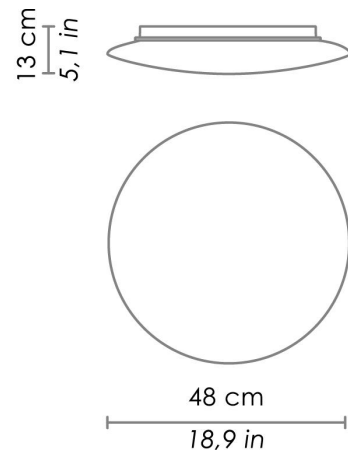

## BIS

WALL

Wall/ceiling lights in satin finish triplex opal blown glass, with embossed aluminium internal reflector, and a chlorine-resistant, anti-UV, neutral translucent polycarbonate base. Twist-lock system for the glass component. The Bis collection has IP44 protection.

### DIMENSIONS AND HOLES

Dimensions  $\varnothing$  48 cm /  $\varnothing$  18,9 in

### ILLUMINOTECHNICAL SPECIFICATIONS

Source	E26
Type	Bulb E26
Total Watt	2 x 60 Max