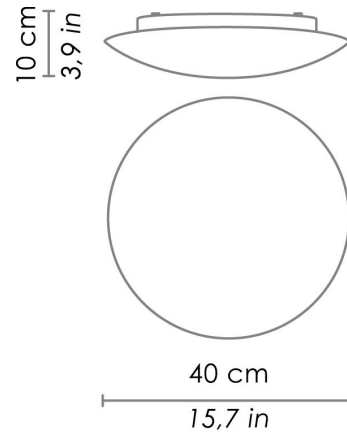

## BIS BAYONET

WALL

Wall-ceiling lamps with diffuser in mouth-blown, satin-finish opal triplex glass; white painted metal frame. Twist-lock system for the glass component. The product is suitable for indoor use only.

CODE	COLOR
ZA-LL6112-	White <input type="radio"/>

DIMENSIONS AND HOLES	
Dimensions	Ø 40 cm / Ø 15,7 in

ILLUMINOTECHNICAL SPECIFICATIONS	
Source	E26
Type	Bulb E26
Total Watt	2 x 60W Max

ILLUMINOTECHNICAL SPECIFICATIONS	
Driver	N/A
Voltage	120 V
Frequency	50/60 Hz