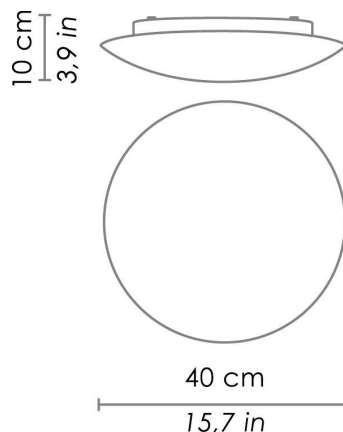

## BIS BAYONET

WALL

Wall-ceiling lamps with diffuser in mouth-blown, satin-finish opal triplex glass; white painted metal frame. Twist-lock system for the glass component. The product is suitable for indoor use only.

### DIMENSIONS AND HOLES

Dimensions	Ø 40 cm / Ø 15,7 in
------------	---------------------

### ILLUMINOTECHNICAL SPECIFICATIONS

Source	LED
Type	COB
Power LED	17 W
Total Watt	18,5 W
Lumen LED board	2200 lm
Lumen lamp	1510 lm
Beam angle	130°
Colour temperature	3000 K
CRI	>90
Dimmer	TRIAC
Lamp life	minimum 2 years guaranteed