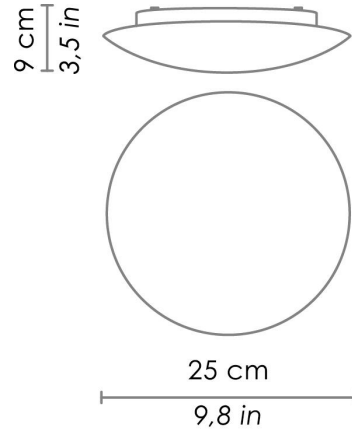

BIS BAYONET

WALL

Wall-ceiling lamps with diffuser in mouth-blown, satin-finish opal triplex glass; white painted metal frame. Twist-lock system for the glass component. The product is suitable for indoor use only.

CODE	COLOR
ZA-LD611003-	White

DIMENSIONS AND HOLES

Dimensions	Ø 25 cm / Ø 9,8 in
------------	--------------------

ILLUMINOTECHNICAL SPECIFICATIONS

Source	LED
Total Watt	10 W
Lumen LED board	1310 lm
Colour temperature	3000 K
CRI	>80
Lamp life	minimum 2 years guaranteed
Dimmer	TRIAC