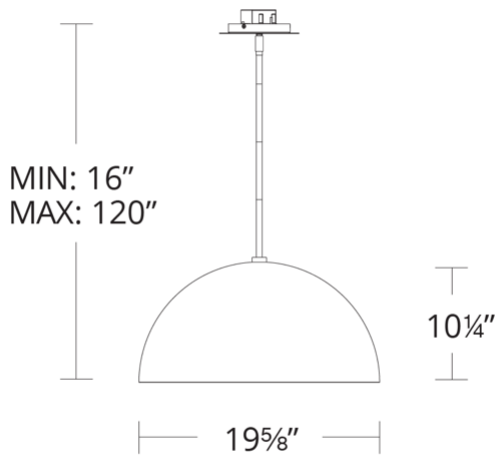

Clean, contemporary, the YOLO pendant is imbued with a large spun-metal dome. Luxuriously hand applied leaf finish. Beautiful warm ambient lighting.

FEATURES

- Driver installed within the Junction Box, driver dimension: 2.8" x 1.3" x 1.2"
- Twist-lock glass diffuser
- Three 12" and one 6" down rods included (additional sold separately)
- Universal voltage driver (120V-220V-277V) installs within junction box (18" and 26" sizes only)
- No transformer or driver needed (35" only)
- 277v option available (35" only)
- Hang Straight swivel

SPECIFICATIONS

Rated Life	50000 Hours
Standards	ETL, cETL,Damp Location Listed
Input	120-277V,50/60Hz
Driver Dimension	2.8" x 1.3" x 1.2"
Dimming	ELV
Color Temp	3000K
CRI	90
Construction	Aluminum and Twist lock glass diffuser

Model & Size	Color Temp & CRI	Finish	Watt	Voltage	LED Lumens	Delivered Lumens
PD-55718 20"	3000K 90 3000K 90	GL Gold Leaf/Dark Bronze SL Silver Leaf/White	20.7W 20.7W	120-277V 120-277V	2000 2000	631 631