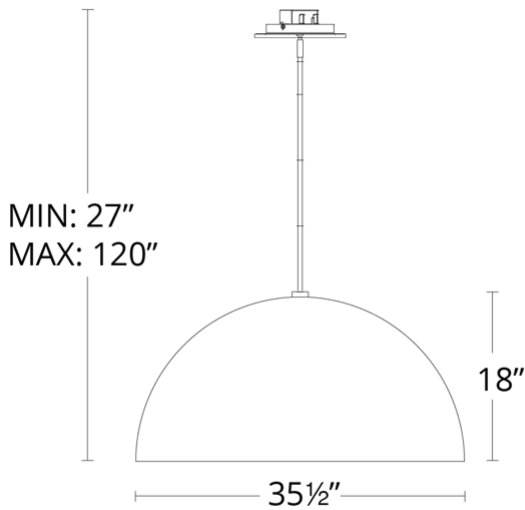

PD-55735

REPLACEMENT PARTS

- RPL-GLA-55735-GL - Glass
- RPL-GLA-55735-SL - Glass
- RPL-ROD-IN06-1-BZ - 6" Rod - GL finish
- RPL-ROD-IN06-1-W10 - 6" Rod - SL finish
- RPL-ROD-IN12-1-BZ - 12" Rod - GL finish
- RPL-ROD-IN12-1-W10 - 12" Rod - SL finish

Model & Size	Color Temp & CRI	Finish	Watt	Voltage	LED Lumens	Delivered Lumens
PD-55735 35"	3000K 90	GL Gold Leaf/Dark Bronze	39.9W	120 VAC	2864	1174
	3000K 90	SL Silver Leaf/White	39.9W	120 VAC	2864	1174

Example: **PD-55735-SL**

•For 277V special order, add an "F" before the finish: PD-55735F-SL

For custom requests please contact customs@modernforms.com