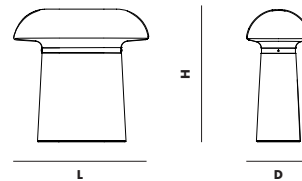

DETAILS

Brass plated metal

CORD

Fabric covered cord (3000 mm / 118.1") (black)

PLUG

EU, cUL

SPECIFICATIONS

2 x E14 (cUL: 2 x E12 base), max 9W

For daily care, wipe off with a clean, moist cloth followed by a soft dry cloth

DIMENSIONS

L 270 x D 130 x H 275 mm

L 10.6 x D 5.1 x H 10.8"

ITEM NO / COLOUR

137025 Walnut / opal glass (CE)

137026 Ivory travertine / opal glass (CE)