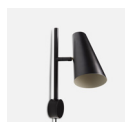

CONO WALL LAMP

DESIGNED BY BENNY FRANDBEN

Cono is characterised by the classic geometric shades combined with a minimalistic yet soft visual expression. An aesthetic that is enhanced by the matt silky surface. The adjustable shade provides a functional light. Creating a reference to a focused spotlight from a scene. The series consists of a wall lamp, a table lamp, a floor lamp and two pendants.

YEAR OF LAUNCH

2021

CATEGORY

Lighting

MATERIALS

Painted metal

SHADE INSIDE

Light grey painted metal (Pantone 7534C)

CORD

Black fabric covered (2500 mm/98.4")

SHADE

Adjustable (125° in every direction)

SPECIFICATIONS

E14 (cUL/UL: E12 base), max 25W/250 LM
IP20, Class II

VERSIONS AVAILABLE

CE, cUL/UL, SAA

ENERGY LABEL

A++

WALL CANOPY

Round metal in matching colour as the wall lamp
(Ø 70 x H 35 mm/Ø 2.7 x H 1.3 ")
(cUL: Ø 120 x H 35 mm/Ø 4.7 x H 1.3 ")

COLLI

1 pc./box

MAINTENANCE

For daily care, wipe off with a clean,
moist cloth followed by a soft dry cloth.

DIMENSIONS

D 170 x H 333 mm

D 6.7 x H 13.1 "

SHADE

Ø 110 x H 197 mm

Ø 4.3 x H 7.7 "

SWITCH (RECTANGULAR)

330 mm from canopy

ITEM NO / COLOUR

133060 Black (CE)

133067 Satin (CE)

139320 Black (cUL)

139327 Satin (cUL)