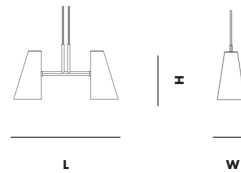

CONO PENDANT (TWO SHADES)

DESIGNED BY BENNY FRANDBSEN

Cono is characterised by the classic geometric shades combined with a minimalistic yet soft visual expression. An aesthetic that is enhanced by the matt silky surface. The adjustable shade provides a functional light. Creating a reference to a focused spotlight from a scene. The series consists of a wall lamp, a table lamp, a floor lamp and two pendants.

YEAR OF LAUNCH

2021

CATEGORY

Lighting

MATERIALS

Painted metal

SHADE INSIDE

Light grey painted metal (Pantone 7534C)

CORD

Black fabric covered (3000 mm/118.1")

SPECIFICATIONS

E14 (cUL/UL: E12 base), max 25W/250 LM
IP20, Class I

VERSIONS AVAILABLE

CE, cUL/UL

ENERGY LABEL

A++

CANOPY

Rectangular metal in matching colour as the pendant
(L 100 x W 60 x H 25 mm/L 3.9 x W 2.6 x H 0.9 ")

COLLI

1 pc./box

MAINTENANCE

For daily care, wipe off with a clean, moist cloth followed by a soft dry cloth.

DIMENSIONS

L 420 x H 210 x W 110 mm
L 16.5 x H 8.3 x W 4.3 "

SHADES

Ø 110 x H 197 mm
Ø 4.3 x H 7.7 "

ITEM NO / COLOUR

133063 Black (CE)
139323 Black (cUL)