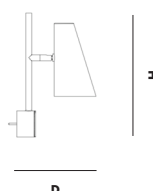

### WALL CANOPY

Round metal in matching colour as the wall lamp  
(Ø 70 x H 35 mm/Ø 2.7 x H 1.3 ")  
(cUL: Ø 120 x H 35 mm/Ø 4.7 x H 1.3 ")

### DIMENSIONS

D 170 x H 333 mm

D 6.7 x H 13.1 "