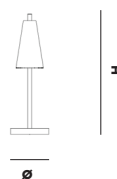

### BASE

Round metal in matching colour as the table lamp  
(Ø 155 x H 25 mm/Ø 6.1 x H 0.9 ")  
Covered with black felt underneath

### DIMENSIONS

Ø 155 x H 500 mm  
Ø 6.1 x H 19.6 "