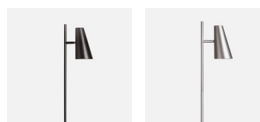

CONO FLOOR LAMP

DESIGNED BY BENNY FRANDBSEN

Cono is characterised by the classic geometric shades combined with a minimalistic yet soft visual expression. An aesthetic that is enhanced by the matt silky surface. The adjustable shade provides a functional light. Creating a reference to a focused spotlight from a scene. The series consists of a wall lamp, a table lamp, a floor lamp and two pendants.

YEAR OF LAUNCH

2021

CATEGORY

Lighting

MATERIALS

Painted metal

SHADE INSIDE

Light grey painted metal (Pantone 7534C)

CORD

Black fabric covered (3000 mm/118.1")

SHADE

Adjustable (125° in every direction)

SPECIFICATIONS

E14 (cUL/UL: E12 base), max 25W/250 LM
IP20, Class II

VERSIONS AVAILABLE

CE, cUL/UL, SAA

ENERGY LABEL

A++

BASE

Round metal in matching colour as the table lamp
(Ø 230 x H 25 mm/Ø 9.0 x H 0.9 ")
Covered with black felt underneath

COLLI

1 pc./box

MAINTENANCE

For daily care, wipe off with a clean,
moist cloth followed by a soft dry cloth.

DIMENSIONS

Ø 230 x H 1415 mm
Ø 9.1 x H 55.7 "

SHADE

Ø 110 x H 197 mm
Ø 4.3 x H 7.7 "

SWITCH (ROUND)

510 mm from base

ITEM NO / COLOUR

133062 Black (CE)
133066 Satin (CE)
139322 Black (cUL)
139326 Satin (cUL)