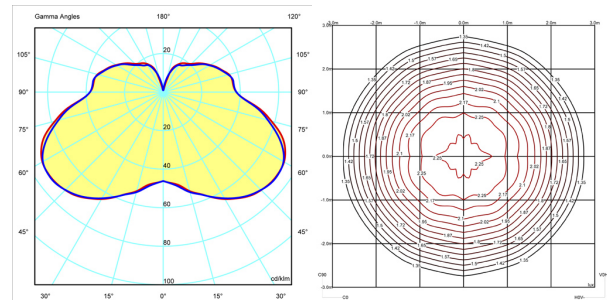

Photometric data