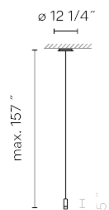

Finishes

0345-04 Black (RAL 9005)

Sketch

Electrical characteristics

1 x LED 4.5W 700mA

Total 0.0 W

Light source: 2700K CRI >80 544 lm 121 lm/W

Driver included: CC - Constant Current 700 mA 120-277V 50/60Hz