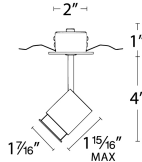

STEALTH SILO – MR-2007

Remote Driver Monopoint Luminaire

WAC