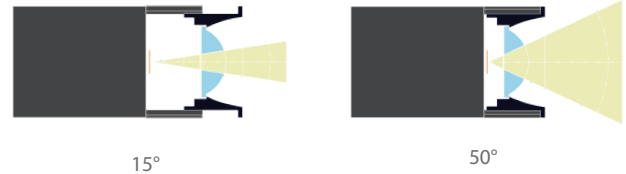

### PRODUCT DESCRIPTION

Silo offers superior light output with a wide range of dynamic beam adjustment in a small, sleek design. Engineered synthesis of driver, single point source LED, optical and thermal management in a slender die-cast housing. Ideal for residential, retail and lower mounting height commercial applications.