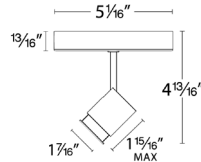

STEALTH SILO – MO-2007

Integral Driver Monopoint Luminaire

WAC