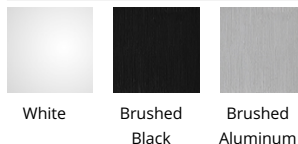

WAC LIGHTING

Sirius

Pendant 3000K

Fixture Type: _____

Catalog Number: _____

Project: _____

Location: _____

Model & Size	Color Temp	Finish	LED Watts	LED Lumens	Delivered Lumens
PD-81131 31"	3000K	AL Brushed Aluminum BK Brushed Black WT White	69W 70W	4763 3285 4606	2054 1139 2024

Example: **PD-81131-WT**

For custom requests please contact customs@wacighting.com

DESCRIPTION

Full circle. A simple glowing halo completes.

FEATURES

- Up and downlight with recessed silicone diffuser
- Low profile, adjustable powered aircraft cables for an ultra-clean look
- Quick spin-on canopy design with minimal hardware for easy installation
- Can be mounted on slope ceiling
- Driver concealed within the canopy
- 5 Year warranty

SPECIFICATIONS

Color Temp:	3000K
Input:	120 VAC,50/60Hz
CRI:	90
Dimming:	ELV: 100-10% ,TRIAC: 100-10%
Rated Life:	50000 Hours
Standards:	ETL, cETL,Title 24 JA8 Compliant Damp Location Listed
Construction:	Aluminum body, silicone diffuser

REPLACEMENT PARTS

HDW-SY21-CE - Hardware Pack

FINISHES:

LINE DRAWING:

PD-81131