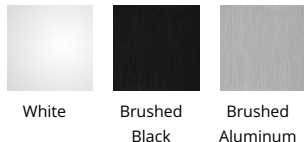

### FINISHES:

White      Brushed Black      Brushed Aluminum