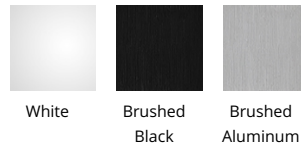

### FINISHES:

White      Brushed Black      Brushed Aluminum