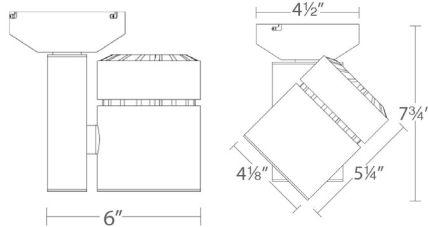

EXTERMINATOR II

Monopoint Luminaire - 1052

WAC

Fixture Type:

Catalog Number:

Project: _____

Location: _____

PRODUCT DESCRIPTION

Exterminator II offers superior light output in a small, unobtrusive design. Developed for upscale residential and commercial environments.

FEATURES

- Accommodates one lens accessory and one glare control accessory
- 365° horizontal rotation and 180° vertical aiming
- Ceiling and wall mountable
- 50,000 hour rated life
- 5 year WAC Lighting product warranty

SPECIFICATIONS

1. **Construction:** Die-cast aluminum with removable front cap for easy change of lenses or accessories
2. **Power Consumption:** 1052S: 36W; 1052N/F: 46W
3. **Input:** 120V-277V AC 50/60HZ
4. **Dimming:** 100%-1% Electronic Low Voltage (ELV), TRIAC (120V only) and 0-10V
5. **Finish:** Powder coated Black and White, Electroplated Brushed Nickel
6. **Standards:** UL & cUL Damp Location listed, Energy Star® 2.0 rated, Title 24 JA8 Compliant

System	Beam	ColorTemp	CRI	Lumens	CBCP	Finish
MO-1035	S 13°	827	2700K	85	3070	25160
		927	2700K	90	2535	20775
		830	3000K	85	3260	26740
		930	3000K	90	2650	21715
		835	3500K	85	3340	27380
		840	4000K	85	3355	27515
	N 28°	827	2700K	85	5025	13655
		927	2700K	90	4150	11275
		830	3000K	85	5340	14510
		930	3000K	90	4335	11780
		835	3500K	85	5470	14860
		840	4000K	85	5495	14930
	F 56°	827	2700K	85	4850	5790
		927	2700K	90	4005	4780
		830	3000K	85	5155	6150
		930	3000K	90	4185	4995
		835	3500K	85	5280	6300
		840	4000K	85	5305	6330
						BK Black BN Brushed Nickel WT White

LENS ACCESSORIES

LENS-25-AMB	Amber
LENS-25-BLU	Blue
LENS-25-GRN	Green
LENS-25-RED	Red
LENS-25-UVF	UV Filter
LENS-25-FR	Frosted
LENS-25-SPR	Spread
LENS-25-BEL	Beam Elongating

GLARE CONTROL - CROSS LOUVER

LENS-25P-CRL-BK	Black
LENS-25P-CRL-BN	Brushed Nickel
LENS-25P-CRL-WT	White

GLARE CONTROL - SNOOT

LENS-25-SNOOT-BK	Black
LENS-25-SNOOT-BN	Brushed Nickel
LENS-25-SNOOT-WT	White

Example: MO-1052F-830-BN

wacighting.com
Phone (800) 526.2588
Fax (800) 526.2585

Headquarters/Eastern Distribution Center
44 Harbor Park Drive
Port Washington, NY 11050

Central Distribution Center
1600 Distribution Ct
Lithia Springs, GA 30122

Western Distribution Center
1750 Archibald Avenue
Ontario, CA 91761