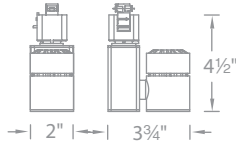

EXTERMINATOR II

H/L/J Track Luminaire - 1014

WAC

Fixture Type:

Catalog Number:

Project:

Location:

PRODUCT DESCRIPTION

Exterminator II offers superior light output in a small, unobtrusive design. Developed for upscale residential and commercial environments.

FEATURES

- Accommodates one lens accessory and one glare control accessory
- 365° horizontal rotation and 180° vertical aiming
- 50,000 hour rated life
- 5 year WAC Lighting product warranty

SPECIFICATIONS

1. **Construction:** Die-cast aluminum with removable front cap for easy change of lenses or accessories
2. **Power Consumption:** 13W
3. **Light Source:** High output COB LED
4. **Dimming:** 100%-1% Electronic Low Voltage
5. **Finish:** Powder coated Black and White, Electroplated Brushed Nickel
6. **Standards:** ETL&cETL Dry Location Listed, Energy Star® 2.0 rated, Title 24 JA8 compliant

ORDER NUMBER

System	Beam	Color Temp	CRI	Lumens	CBCP	Finish
H H TRACK L L TRACK J J/J2 TRACK	1014S 16°	827 2700K	85	985	5630	BK Black BN Brushed Nickel WT White
		927 2700K	90	810	4645	
		830 3000K	85	1045	5980	
		930 3000K	90	850	4855	
		835 3500K	85	1070	6125	
		840 4000K	85	1075	6160	
	1014N 23°	827 2700K	85	1065	4305	
		927 2700K	90	880	3555	
		830 3000K	85	1135	4575	
		930 3000K	90	920	3715	
		835 3500K	85	1160	4685	
		840 4000K	85	1165	4715	
	1014F 37°	827 2700K	85	1035	2285	
		927 2700K	90	855	1885	
		830 3000K	85	1100	2425	
		930 3000K	90	895	1970	
		835 3500K	85	1130	2485	
		840 4000K	85	1135	2500	

LENS ACCESSORIES

LENS-11-AMB	Amber
LENS-11-BLU	Blue
LENS-11-GRN	Green
LENS-11-RED	Red
LENS-11-UVF	UV Filter
LENS-11-FR	Frosted
LENS-11-SPR	Spread
LENS-11-BEL	Beam Elongating

GLARE CONTROL - CROSS LOUVER

LENS-11P-CRL-BK	Black
LENS-11P-CRL-BN	Brushed Nickel
LENS-11P-CRL-WT	White