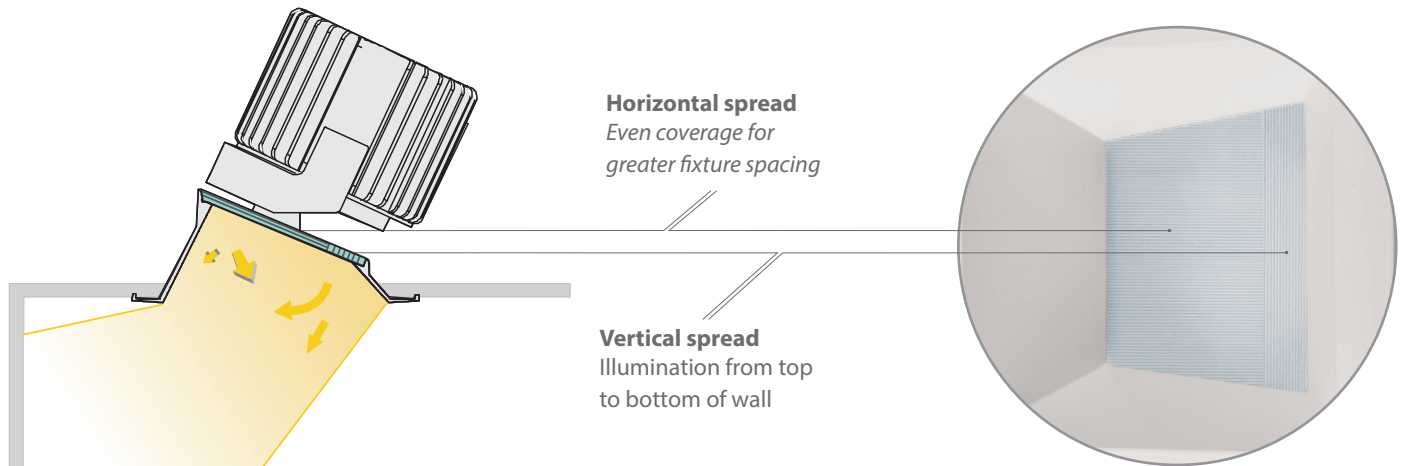

BI-DIRECTIONAL SPREAD LENS

AVERAGE WALL ILLUMINANCE*

R4RWT-A830 10' CEILING	ON-CENTER SPACING			
	3'		4'	
	15W	23W	15W	23W
DISTANCE FROM WALL	3'	14 fc	17 fc	11 fc
	3'	22 fc	23W	17 fc
	3'	29 fc	34W	22 fc
DISTANCE FROM WALL	4'	12 fc	15W	9 fc
	4'	18 fc	23W	14 fc
	4'	25 fc	34W	19 fc