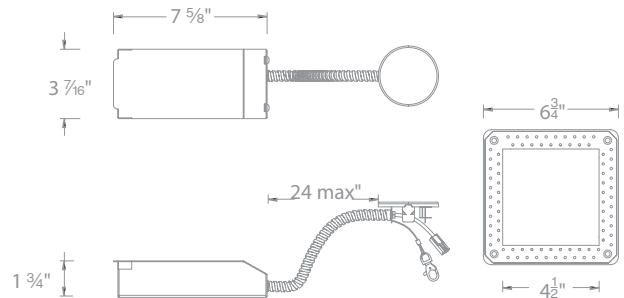

## SPECIFICATIONS

- Input:** Universal 120 - 277V AC 50/60 Hz
- Standards:** ETL & cETL
- Dimming:** Electronic Low Voltage (ELV): 100%-5%  
0-10V: 100%-0%
- Mounting:** Ceiling thickness: ½- 1"  
Ceiling cut out (Round): Ø 5 ⅛"  
Ceiling cut out (Square): 5 ⅛" x 5 ⅛"
- Construction:** 20 Gauge cold rolled steel  
Die-cast spackle flange included
- Warranty** 5 year WAC Lighting product warranty

Fixture Type:

Catalog Number:

Project: \_\_\_\_\_

Location: \_\_\_\_\_

Round Remodel

Square Remodel

HOUSING (Required)	Model	Trim Type	Power
Remodel Non-IC	<b>R4RR</b>	L Trimless	<b>15</b> 15W Non-IC
	Round		<b>25</b> 23W Non-IC
	<b>R4SR</b>		<b>36</b> 34W Non-IC
	Square		