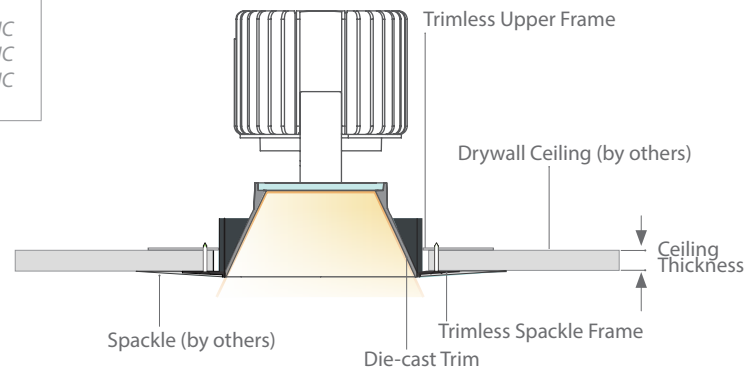

waclighting.com
Phone (800) 526.2588
Fax (800) 526.2585

Headquarters/Eastern Distribution Center
44 Harbor Park Drive
Port Washington, NY 11050

Central Distribution Center
1600 Distribution Ct
Lithia Springs, GA 30122

Western Distribution Center
1750 Archibald Avenue
Ontario, CA 91760