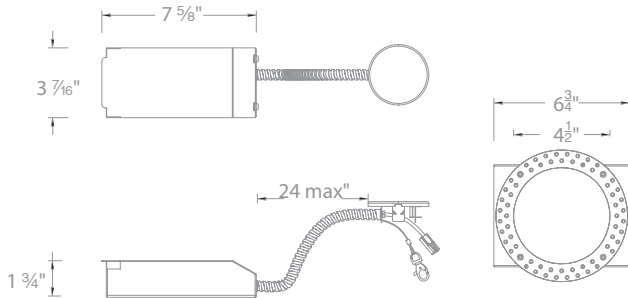

TRIMLESS REMODEL HOUSING

4.5" Volta

WAC LIGHTING

Responsible Lighting®

SPECIFICATIONS

1. **Input:** Universal 120 - 277V AC 50/60 Hz
2. **Standards:** ETL & cETL
3. **Dimming:** Electronic Low Voltage (ELV): 100%-5%
   0-10V: 100%-0%
4. **Mounting:** Ceiling thickness: ½- 1"
   Ceiling cut out (Round): Ø 5 ⅛"
   Ceiling cut out (Square): 5 ⅛" x 5 ⅛"
5. **Construction:** 20 Gauge cold rolled steel
   Die-cast spackle flange included
6. **Warranty** 5 year WAC Lighting product warranty

Fixture Type:

Catalog Number:

Project: _____

Location: _____

Round Remodel