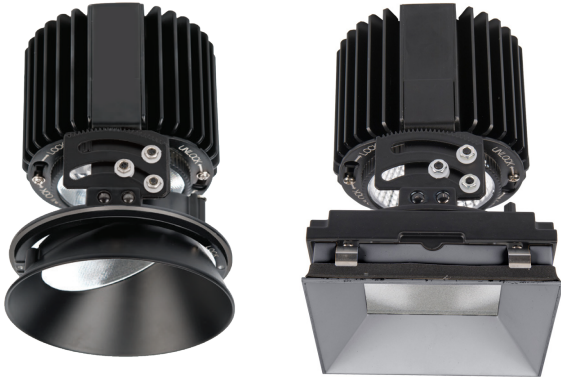

R4RAL, R4SAL

4.5" Volta - Adjustable Trimless

WAC LIGHTING

Responsible Lighting®

Fixture Type:

Catalog Number:

Project: _____

Location: _____

PRODUCT DESCRIPTION

Volta LED downlight series represents an innovation in design and technology for architectural lighting. This high lumen and adaptable family of fixtures with a comprehensive set of round and square fittings, affords a sustainable solution for commercial, corporate, and upscale residential applications.

FEATURES

- Center beam alignment retained throughout adjustment range
- 0-45° vertical and 365° horizontal lockable hot aiming
- Indexed vertical scaling for precise and accurate alignment
- Integral patterned tempered trim lens included standard
- Compatible with a wide range of accessories
- 5 year WAC Lighting product warranty

SPECIFICATIONS

Construction: Durable die-cast aluminum construction

Input: Universal 120 - 277V AC 50/60 Hz

Dimming: Electronic Low Voltage (ELV): 100%-5%
0-10V: 100%-0%
Lutron Hi-Lume 1% Ecosystem Fade-to-Black option

Light Source: High output 3-step Mac Adam Ellipse COB
Rated life of 50,000 hours at L70

Mounting: Heavy gauge retention clips support trim firmly. Safety cabling standard.
Ceiling cut out (Round): Ø 5 1/8"
Ceiling cut out (Square): 5 1/8" x 5 1/8"
Accommodates ceiling thickness of 1/2" - 1" up to 45°, 1 1/2" up to 35°

Finish: Electrostatically powder coated White, Black. Enamel coated Haze. Plated and brushed Bronze

Standards: ETL & cETL Wet location Listed, Title 24 JA8-2016 Compliant

TRIMS (ORDER HOUSING SEPARATELY)

Model	Beam Angle	Reference Output*			Color Temp	CRI	Finishes	Reflector/Trim
		Lumens	CBCP	Lumens/Watt				
  R4RAL <i>Round</i>	S 15°	1215	10910	56	827 2700K 85 927 2700K 90 830 3000K 85 930 3000K 90 835 3500K 85 840 4000K 85	BK Black HZ Haze WT White CB Bronze		
	N 25°	2340	9250	69				
	F 40°	2085	4720	63				
  R4SAL <i>Square</i>	S 15°	1140	9175	53				
	N 20°	1960	8340	57				
	F 40°	1770	4495	52				

*Reference output shows **830**(85CRI 3000K) trim with **36** housing. Use multiplier table below to determine the output for other combinations.

Multiplier	TRIM					
	827	927	830	930	835	840
HOUSING 36	0.95	0.81	1.00	0.86	1.05	1.07
HOUSING 25	0.66	0.56	0.69	0.59	0.73	0.74
HOUSING 15	0.43	0.37	0.45	0.39	0.48	0.49

R4 AL - _____ - _____

Example: **R4RAL-S827-WT**

Please see next page for housing units(required)

wacighting.com
Phone (800) 526.2588
Fax (800) 526.2585

Headquarters/Eastern Distribution Center
44 Harbor Park Drive
Port Washington, NY 11050

Central Distribution Center
1600 Distribution Ct
Lithia Springs, GA 30122

Western Distribution Center
1750 Archibald Avenue
Ontario, CA 91760